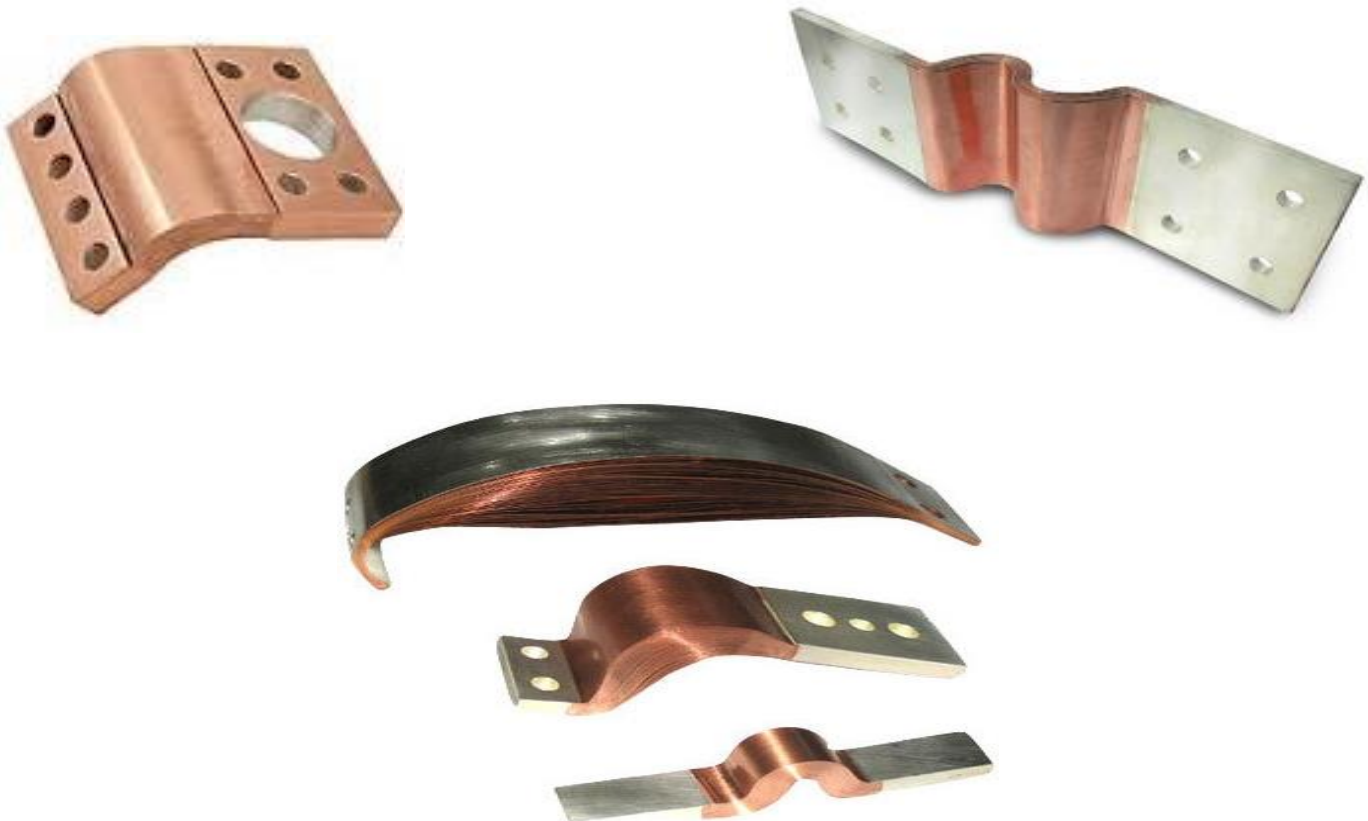

"We understands our Customers Values"

LAMINATED COPPER

LAMINATED COPPER are custom designed to customer requirements and specifications and are available in any hole pattern or size. The secondary conductor strips are of High Conductivity Copper. Terminal ends can either be deep riveted or solder dipped to allow a more positive current transfer area for improved efficiency.

Laminated copper are manufactured by stacking several foils of Electrolytic Copper (0.035 to 0.3 mm thick) and then forging it by applying high current under high pressure. This is a special metal diffusion process whereby the metal itself melts and forms homogenous bond thus giving a very negligible, almost nil milivolt drop across the connector, thereby reducing the temperature rise & increasing the current carrying capacity of the jumper. In this process, no filler metal is used to join layers together. They have a constant cross section over whole length. The current carrying capacity of solid bus bar and Copper Laminate jumper manufactured by this process is same. Therefore these jumpers are a substitute of solid bus bar. It is also possible to drill, saw or mill the contact areas without any problem.

These type of flexible connectors are used as flexible expansion joints in order to connect bus bars in Switchgear Industries, Power Plants, Caustic Soda & Chlorine Plant using Mercury Cell, Modular Cell, Membrane Cell, Diaphragm Cell, Hydrochloride Cell, Manganese Dioxide Cell and Cathodic Protection, Bus Ducts, Transformer, V.C.B., Resistance welding equipment's, Electric Locomotives, Furnaces etc. to prevent damages by other parts of machines or switchgear. These kinds of jumpers have to realize movements inside machines and switchgear. These jumpers are individually designed and manufactured keeping in view, the user requirements and application. We also offer jumpers with contact area electro - tinned, Silver plated or Gold plated to give perfect contact.