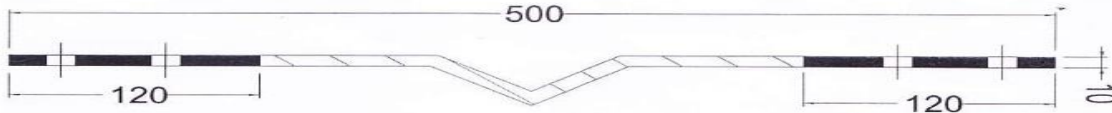

INQUIRY FORMAT STYLE:

If any shape require than additional drawing specification also require

If want to order Please mention:

1) Total Width
2) Total Thickness
3) Fusion Welded Width on Left end
4) Fusion Welded Width on Right end
5) Hole Dimension and Hole Size
6) Total Length
7) Copper Foil Diameter
8) Plating Require if any
9) Any other Shape in Fusion Welded Req.