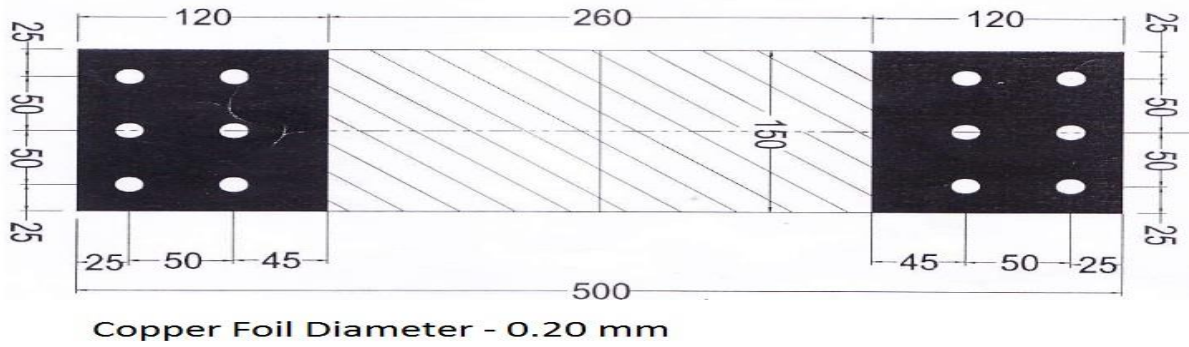

INQUIRY FORMAT STYLE:

If any shape require than additional drawing specification also require

If want to order Please mention:

1) Total Width
2) Total Thickness
3) Fusion Welded Width on Left end
4) Fusion Welded Width on Right end
5) Hole Dimension and Hole Size
6) Total Length
7) Copper Foil Diameter
8) Plating Require if any
9) Any other Shape in Fusion Welded Req.