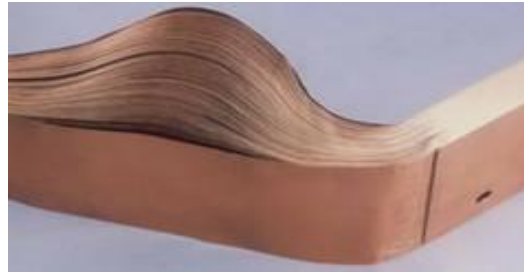

"We understands our Customers Values"

FLEXIBLE COPPER LAMINATE CONDUCTORS

Flexibles Copper Laminate

We offer the finest quality Flexible Copper Laminate Connectors that is manufactured by stacking several foils of electrolytic copper and then applying high current under high pressure. These types of flexible connectors are commonly used as the flexible expansion joints for connecting the bus bars in different applications.

These Flexible Copper Laminate Connections are produced from high conductivity electrolytic grade copper foils/sheets. We follow various methods to produce these flexible jumpers.

The method used is described below:

Press Welding

In Press welding, individual Copper strips are fused (one homogeneous mass) together by applying direct current and pressure without the use of any foreign material. It results in producing a solid palm with properties of a plain busbar of the same cross section. This method assures minimum resistance thus increasing the product life & reduction in downtime. Welding provides the best mechanical & electrical properties at high temperatures. These are available in all sizes covering the desired cross section area. Slotted holes can be provided up on request.

Flexible Copper Laminate Conductors consist of several stacked strips with riveted or welded contact areas. They have a constant cross-section over the whole length. Busbars and laminated connectors with the same cross-section can be loaded with the same current. A part of laminated connectors are utilized as flexible expansion connectors in order to connect busbars of switch gears, transformers, generators, etc. Thanks to their elasticity, thermal expansion of busbars is being compensated.