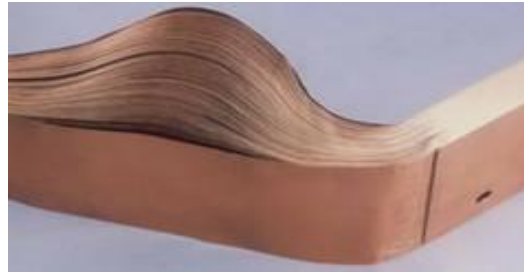

"We understands our Customers Values"

FLEXIBLE COPPER LAMINATE CONNECTORS

Flexibles Copper Laminate

We offer the finest quality Flexible Copper Laminate Connectors that is manufactured by stacking several foils of electrolytic copper and then applying high current under high pressure. These types of flexible connectors are commonly used as the flexible expansion joints for connecting the bus bars in different applications.

These Flexible Copper Laminate Connectors are produced from high conductivity electrolytic grade copper foils/sheets. We follow various methods to produce these flexible jumpers.

The method used is described below:

Press Welding

In Press welding, individual Copper strips are fused (one homogeneous mass) together by applying direct current and pressure without the use of any foreign material. It results in producing a solid palm with properties of a plain busbar of the same cross section. This method assures minimum resistance thus increasing the product life & reduction in downtime. Welding provides the best mechanical & electrical properties at high temperatures. These are available in all sizes covering the desired cross section area. Slotted holes can be provided up on request.

Flexible Copper Laminate Connectors consist of several stacked strips with riveted or welded contact areas. They have a constant cross-section over the whole length. Busbars and laminated connectors with the same cross-section can be loaded with the same current. A part of laminated connectors are utilized as flexible expansion connectors in order to connect busbars of switch gears, transformers, generators, etc. Thanks to their elasticity, thermal expansion of busbars is being compensated.