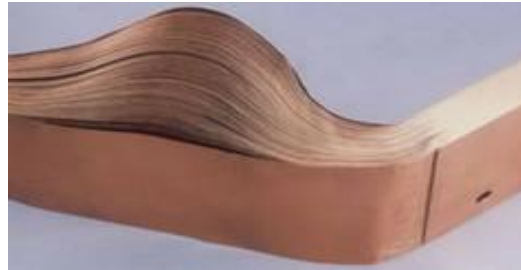

"We understands our Customers Values"

FLEXIBLE COPPER LAMINATE CONNECTOR

Flexibles Copper Laminate

We offer the finest quality Flexible Copper Laminate Connector that is manufactured by stacking several foils of electrolytic copper and then applying high current under high pressure. These types of flexible connectors are commonly used as the flexible expansion joints for connecting the bus bars in different applications.

These Flexible Copper Laminate Connector are produced from high conductivity electrolytic grade copper foils/sheets. We follow various methods to produce these flexible jumpers.

The method used is described below:

Press Welding

In Press welding, individual Copper strips are fused (one homogeneous mass) together by applying direct current and pressure without the use of any foreign material. It results in producing a solid palm with properties of a plain busbar of the same cross section. This method assures minimum resistance thus increasing the product life & reduction in downtime. Welding provides the best mechanical & electrical properties at high temperatures. These are available in all sizes covering the desired cross section area. Slotted holes can be provided up on request.

Flexible Copper Laminate Connector consist of several stacked strips with riveted or welded contact areas. They have a constant cross-section over the whole length. Busbars and laminated connectors with the same cross-section can be loaded with the same current. A part of laminated connectors are utilized as flexible expansion connectors in order to connect busbars of switch gears, transformers, generators, etc. Thanks to their elasticity, thermal expansion of busbars is being compensated.