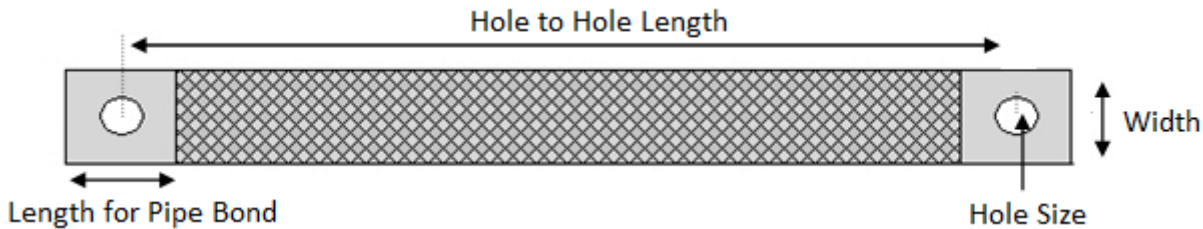

Dimensions Width X Thick	Cross Section sq. mm	Appx. Weight per 100 Meters*	Current Rating Amps*	Product Code Sr. No.
4 X 1	2	2	25	CBS-0410
6 X 1	3.6	3.6	36	CBS-0610
8 X 1	5	5	47	CBS-0810
10 X 1	6.1	6.1	55	CBS-1010
10 X 2	9.8	9.8	83	CBS-1020
12 X 1	7	7	62	CBS-1210
12 x 1.5	8.40	8	40	CBS-1215
12 x 3	16.80	17	105	CBS-1230
19 x 1.5	12.10	12	63	CBS-1915
19 x 3	22.40	22.5	145	CBS-1930
25 x 1.5	19.60	20	85	CBS-2515
25 x 3	36.50	35	200	CBS-2530
25 x 6	73.00	72.5	400	CBS-2560
32 x 1.5	36.50	38	120	CBS-3215
32 x 3	42.10	42	240	CBS-3230
32 x 6	81.40	80	400	CBS-3260
38 x 3	53.30	52.5	300	CBS-3830
38 x 6	80.00	85	500	CBS-3860
50 x 3	70.20	70	400	CBS-5030
50 x 6	109.50	110	800	CBS-5060
50 x 12	280.00	275	1500	CBS-5012
75 x 6	140.40	140	1000	CBS-7560
90 x 12	240.00	330	40	CBS-9012

The Copper Braids are usually made in

- 36 Gauge SWG (0.02927 Sqmm per Wire i.e 0.193 wire diameter) - Standard

- 39 Gauge SWG (0.0137 Sqmm per Wire i.e 0.132 wire diameter)

- 42 Gauge SWG (0.008107per Wire i.e 0.102 wire diameter)

More the Gauge SWG – More will be Flexibility

*****Above are the Standard Size for the ready reference. Flexible Copper Connector in any other sizes can be manufactured and supply**

P.N-Current rating measured at 35°C room temperature and max. permitted Conductor Temp of 70°C, Since several influencing factors generally apply, the value specified for current rating must be considered as non-binding guideline values.

Copper Braided Bond with Pipe Fittings

We manufacture Copper Braid Bond also called as Copper Flexible Connector.

Copper Material: Electrolytic Copper

Finish Offers: Bare Copper & Tinned Plated

Wire Sizes Offer – From 30 swg to 45 swg. Standard is 36 swg (0.2mm)