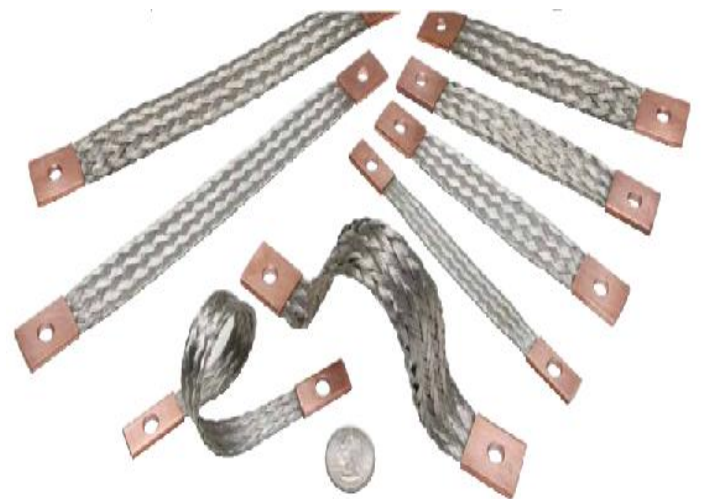

## Copper Braided Bond with Pipe Fittings

We manufacture Copper Braid Bond also called as Electrical Copper Flexible Strap.

**Copper Material:** Electrolytic Copper

**Finish Offers:** Bare Copper & Tinned Plated

**Wire Sizes Offer** – From 30 swg to 45 swg. Standard is 36 swg (0.2mm)

The Copper Braid with Pipe Bond is Customized Design and we manufacture as per Customers Specification depending on their **Current rating and Cross Sectional Requirement.**

**OR**

Our Customers need to give following Information in order to submit the Quote for any inquiry:

- 1) Copper Braid Width (Width)
- 2) Hole to Hole Length
- 3) Length for Pipe Bond (Normally it's the same of Width)
- 4) Thickness of Copper Braid
- 5) Hole Size
- 6) Wire Diameter (Usually its Manufactured in 36 Swg (Gauge))

## Copper Wire Braided Strip with Lugs Fittings

**Copper Material:** Electrolytic Copper

**Finish Offers:** Bare Copper & Tinned Plated

**Wire Sizes Offer** – From 30 swg to 45 swg. Standard is 36 swg (0.2mm)