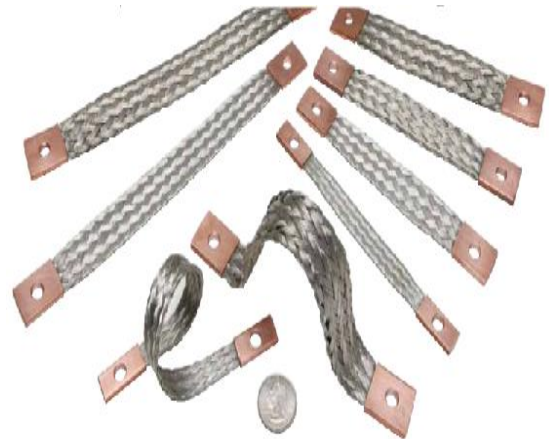

## MANUFACTURERS & EXPORTER OF ELECTRICAL COPPER FLEXIBLE STRAP

We as Amiable are the Manufacturer for Copper Braids and Copper Flexible Connectors and Laminated Copper Flexible Connectors

Our Firm AMIABLE IMPEX, is well established organization in India and overseas market and Manufactures and Export the following products :

**Wire Sizes Offer** – From Swg 30 to Swg 45. Standard is 36 Gauge (0.2mm)

**Cross Sectional Area Range: From 2 Sqmm and Above**

We Manufacture the Following Basic Sizes for Electrical Copper Flexible Connector:

Dimensions Width X Thick	Cross Section sq. mm	Appx. Weight per 100 Meters*	Current Rating Amps*	Product Code Sr. No.
4 X 1	2	2	25	CBS-0410
6 X 1	3.6	3.6	36	CBS-0610
8 X 1	5	5	47	CBS-0810
10 X 1	6.1	6.1	55	CBS-1010
10 X 2	9.8	9.8	83	CBS-1020
12 X 1	7	7	62	CBS-1210
12 x 1.5	8.40	8	40	CBS-1215
12 x 3	16.80	17	105	CBS-1230
19 x 1.5	12.10	12	63	CBS-1915
19 x 3	22.40	22.5	145	CBS-1930
25 x 1.5	19.60	20	85	CBS-2515
25 x 3	36.50	35	200	CBS-2530
25 x 6	73.00	72.5	400	CBS-2560
32 x 1.5	36.50	38	120	CBS-3215
32 x 3	42.10	42	240	CBS-3230
32 x 6	81.40	80	400	CBS-3260
38 x 3	53.30	52.5	300	CBS-3830
38 x 6	80.00	85	500	CBS-3860
50 x 3	70.20	70	400	CBS-5030
50 x 6	109.50	110	800	CBS-5060
50 x 12	280.00	275	1500	CBS-5012
75 x 6	140.40	140	1000	CBS-7560
90 x 12	240.00	330	40	CBS-9012