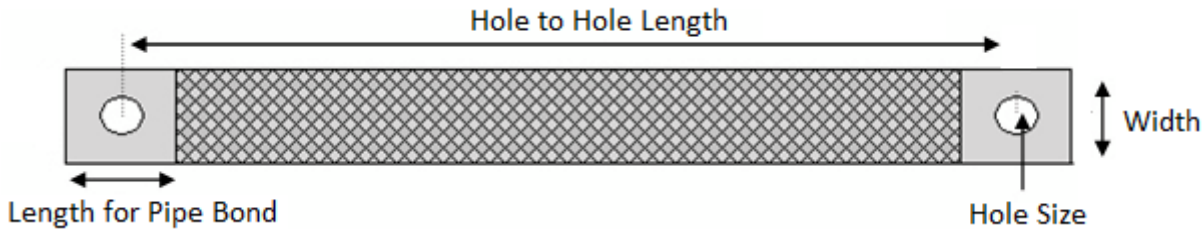

Copper Braided Bond with Pipe Fittings

We manufacture Copper Braid Bond also called as Electrical Copper Flexible Strap.

Copper Material: Electrolytic Copper

Finish Offers: Bare Copper & Tinned Plated

Wire Sizes Offer – From 30 swg to 45 swg. Standard is 36 swg (0.2mm)