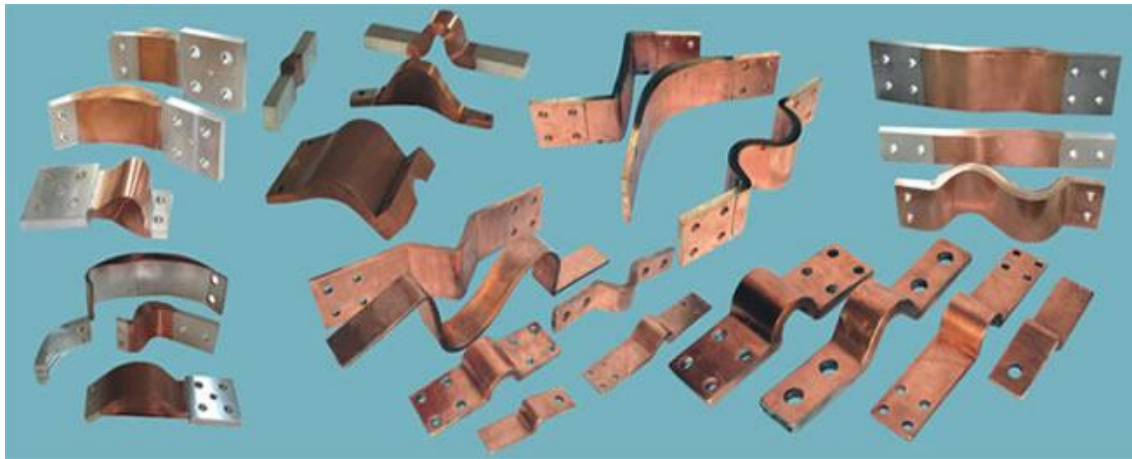

Strict quality checks are carried out at different stages of manufacturing and only that material which passes stringent norms finds its way in the market around the Globe.

**Any kind of special products made from Brass, Copper, Gunmetal, Bronze, Cast Iron, Malleable Iron & PVC can be developed, manufactured and supplied exactly as per customer specifications.**

## COPPER LAMINATED FLEXIBLE JUMPERS

**Copper laminated flexible jumpers** are manufactured by stacking several foils of electrolytic copper and then applying high current under high pressure. This is a special metal diffusion whereby the metal itself melts and forms homogenous bonds thus giving a very negligible, almost nil, mill volt drop across the connector, thereby reducing the temperature rise and increasing the current carrying capacity of the jumper. In this process, no filler metal is used to join two layers together. They have a constant cross section over whole length. The current carrying capacity of solid bus bar and copper laminated jumper manufactured by this process is the same. Therefore **Laminated Copper flexible Jumper** jumpers are a substitute for solid bus bar.

**Copper flexible jumpers are manufactured in all possible shapes & sizes as per customer's requirements.** Some of various shapes are shown in the images.

**Copper laminated flexible jumpers** are manufactured by laminating high conductivity, electrolytic grade copper foils. These laminated foils are then sweated or pressure welded / fused as per customer's requirements. Such copper jumpers carry the same current as that of Busbars as they have a constant cross section over the whole length giving a nil millivolt drop. So these jumpers are a best substitute for solid busbars . Our Copper flexible jumpers are widely used in following Industries: Transformers switchgear's, power plants, Electric locomotives, furnaces, chemical plants, electricity boards & all current carrying equipment manufacturing Industries.