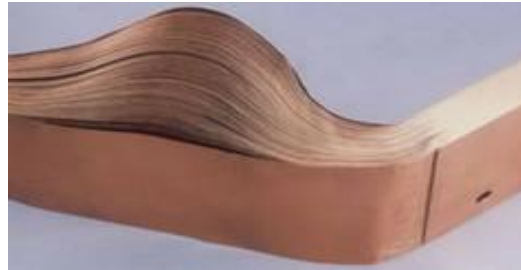

"We understands our Customers Values"

COPPER LAMINATED FLEXIBLE CONNECTORS

Copper Laminated Flexibles

We offer the finest quality Copper Laminated Flexible Connectors that is manufactured by stacking several foils of electrolytic copper and then applying high current under high pressure. These types of flexible connectors are commonly used as the flexible expansion joints for connecting the bus bars in different applications.

These Copper Laminated Flexible Connectors are produced from high conductivity electrolytic grade copper foils/sheets. We follow various methods to produce these flexible jumpers.

The method used is described below:

Press Welding

In Press welding, individual Copper strips are fused (one homogeneous mass) together by applying direct current and pressure without the use of any foreign material. It results in producing a solid palm with properties of a plain busbar of the same cross section. This method assures minimum resistance thus increasing the product life & reduction in downtime. Welding provides the best mechanical & electrical properties at high temperatures. These are available in all sizes covering the desired cross section area. Slotted holes can be provided up on request.

Copper Laminated Flexible Connectors consist of several stacked strips with riveted or welded contact areas. They have a constant cross-section over the whole length. Busbars and laminated connectors with the same cross-section can be loaded with the same current. A part of laminated connectors are utilized as flexible expansion connectors in order to connect busbars of switch gears, transformers, generators, etc. Thanks to their elasticity, thermal expansion of busbars is being compensated.