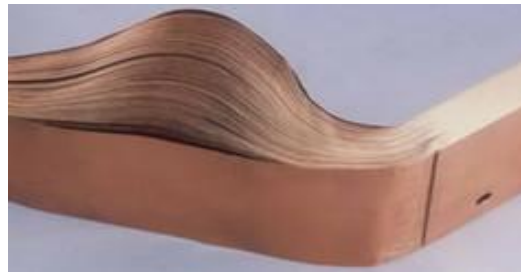

"We understands our Customers Values"

COPPER FLEXIBLE LAMINATED CONDUCTORS

Copper Flexibles Laminated

We offer the finest quality Copper Flexible Laminated Conductors that is manufactured by stacking several foils of electrolytic copper and then applying high current under high pressure. These types of flexible connectors are commonly used as the flexible expansion joints for connecting the bus bars in different applications.

These Copper Flexible Laminated Connections are produced from high conductivity electrolytic grade copper foils/sheets. We follow various methods to produce these flexible jumpers.

The method used is described below:

Press Welding

In Press welding, individual Copper strips are fused (one homogeneous mass) together by applying direct current and pressure without the use of any foreign material. It results in producing a solid palm with properties of a plain busbar of the same cross section. This method assures minimum resistance thus increasing the product life & reduction in downtime. Welding provides the best mechanical & electrical properties at high temperatures. These are available in all sizes covering the desired cross section area. Slotted holes can be provided up on request.

Copper Flexible Laminated Connectors consist of several stacked strips with riveted or welded contact areas. They have a constant cross-section over the whole length. Busbars and laminated connectors with the same cross-section can be loaded with the same current. A part of laminated connectors are utilized as flexible expansion connectors in order to connect busbars of switch gears, transformers, generators, etc. Thanks to their elasticity, thermal expansion of busbars is being compensated.