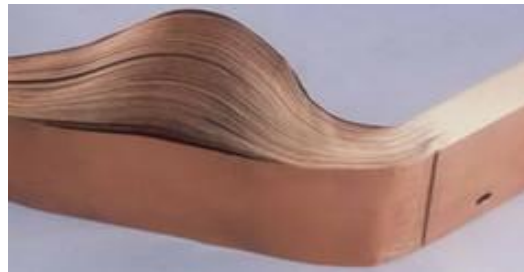

"We understands our Customers Values"

LAMINATED COPPER FLEXIBLE CONNECTORS

Laminated Copper Flexible

We offer the finest quality Laminated Copper Flexible Connectors that is manufactured by stacking several foils of electrolytic copper and then applying high current under high pressure. These types of flexible connectors are commonly used as the flexible expansion joints for connecting the bus bars in different applications.

These Laminated Copper Flexible Connectors are produced from high conductivity electrolytic grade copper foils/sheets. We follow various methods to produce these flexible jumpers.

The method used is described below:

Press Welding

In Press welding, individual Copper strips are fused (one homogeneous mass) together by applying direct current and pressure without the use of any foreign material. It results in producing a solid palm with properties of a plain busbar of the same cross section. This method assures minimum resistance thus increasing the product life & reduction in downtime. Welding provides the best mechanical & electrical properties at high temperatures. These are available in all sizes covering the desired cross section area. Slotted holes can be provided up on request.

Laminated Copper Flexible Connectors consist of several stacked strips with riveted or welded contact areas. They have a constant cross-section over the whole length. Busbars and laminated connectors with the same cross-section can be loaded with the same current. A part of laminated connectors are utilized as flexible expansion connectors in order to connect busbars of switch gears, transformers, generators, etc. Thanks to their elasticity, thermal expansion of busbars is being compensated.