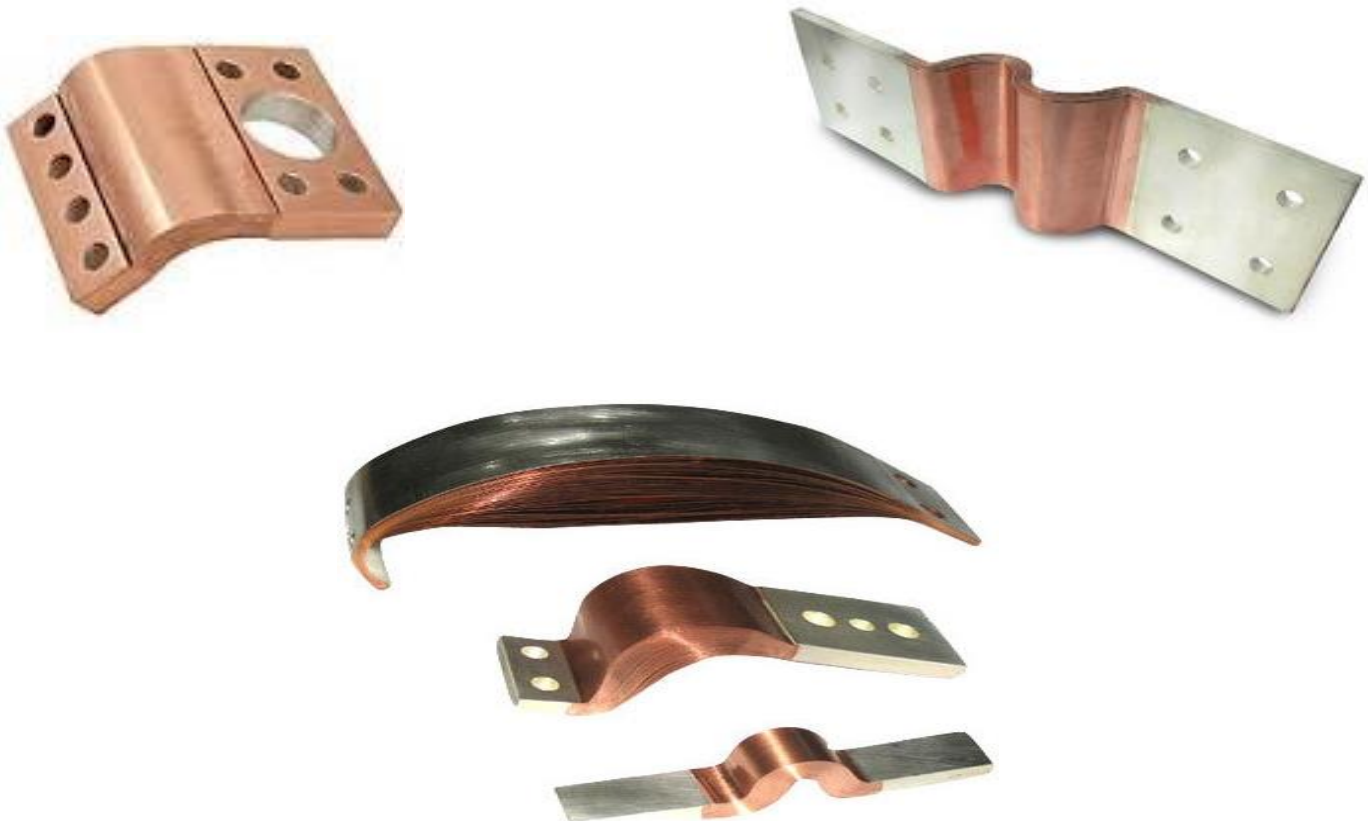

These type of flexible connectors are used as flexible expansion joints in order to connect bus bars in Switchgear Industries, Power Plants, Caustic Soda & Chlorine Plant using Mercury Cell, Modular Cell, Membrane Cell, Diaphragm Cell, Hydrochloride Cell, Manganese Dioxide Cell and Cathodic Protection, Bus Ducts, Transformer, V.C.B., Resistance welding equipment's, Electric Locomotives, Furnaces etc. to prevent damages by other parts of machines or switchgear. These kinds of jumpers have to realize movements inside machines and switchgear. These jumpers are individually designed and manufactured keeping in view, the user requirements and application. We also offer jumpers with contact area electro - tinned, Silver plated or Gold plated to give perfect contact.