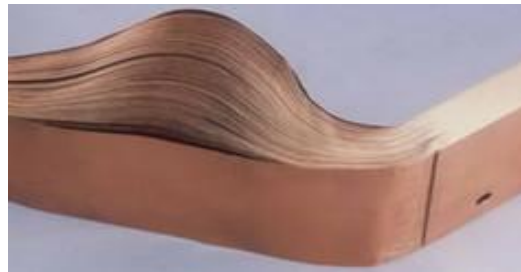

"We understands our Customers Values"

FLEXIBLE COPPER LAMINATE CONDUCTORS

Flexibles Copper Laminate

We offer the finest quality Flexible Copper Laminate Connectors that is manufactured by stacking several foils of electrolytic copper and then applying high current under high pressure. These types of flexible connectors are commonly used as the flexible expansion joints for connecting the bus bars in different applications.

These Flexible Copper Laminate Connections are produced from high conductivity electrolytic grade copper foils/sheets. We follow various methods to produce these flexible jumpers.

The method used is described below:

Press Welding

In Press welding, individual Copper strips are fused (one homogeneous mass) together by applying direct current and pressure without the use of any foreign material. It results in producing a solid palm with properties of a plain busbar of the same cross section. This method assures minimum resistance thus increasing the product life & reduction in downtime. Welding provides the best mechanical & electrical properties at high temperatures. These are available in all sizes covering the desired cross section area. Slotted holes can be provided up on request.