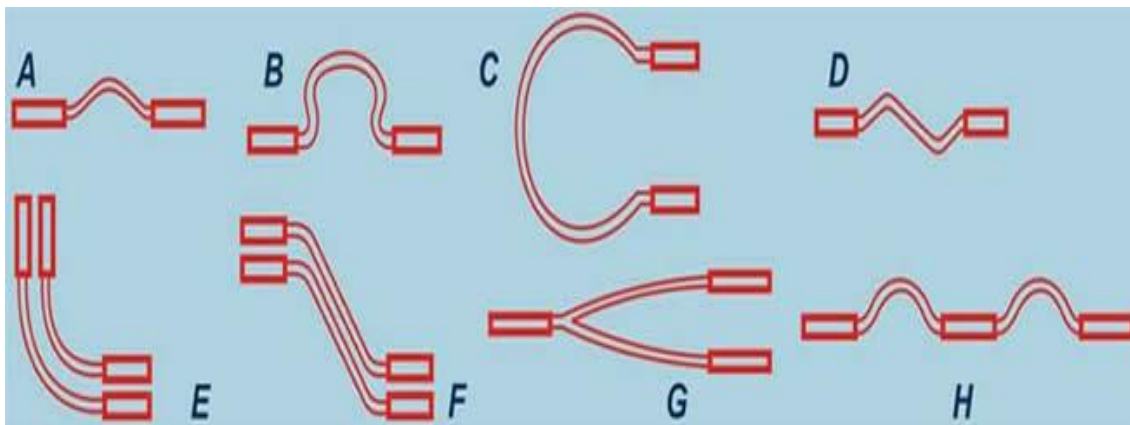

FLEXIBLE COPPER LAMINATE JUMPER

Flexible Copper Laminate Jumper are manufactured by stacking several foils of electrolytic copper and then applying high current under high pressure. This is a special metal diffusion whereby the metal itself melts and forms homogenous bonds thus giving a very negligible, almost nil, mill volt drop across the connector, thereby reducing the temperature rise and increasing the current carrying capacity of the jumper. In this process, no filler metal is used to join two layers together. They have a constant cross section over whole length. The current carrying capacity of solid bus bar and copper laminate jumper manufactured by this process is the same. Therefore **Flexible Copper Laminate Jumper** jumper are a substitute for solid bus bar.

Copper flexible jumpers are manufactured in all possible shapes & sizes as per customer's requirements. Some of various shapes are shown in the images.

Flexible Copper Laminate Jumper are manufactured by laminating high conductivity, electrolytic grade copper foils. These laminate foils are then sweated or pressure welded / fused as per customer's requirements. Such copper jumpers carry the same current as that of Busbars as they have a constant cross section over the whole length giving a nil millivolt drop. So these jumpers are a best substitute for solid busbars . Our Copper flexible jumpers are widely used in following Industries: Transformers switchgear's, power plants, Electric locomotives, furnaces, chemical plants, electricity boards & all current carrying equipment manufacturing Industries.