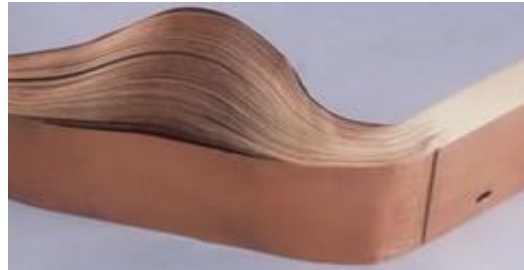

"We understands our Customers Values"

FLEXIBLE COPPER LAMINATE CONNECTORS

Flexibles Copper Laminate

We offer the finest quality Flexible Copper Laminate Connectors that is manufactured by stacking several foils of electrolytic copper and then applying high current under high pressure. These types of flexible connectors are commonly used as the flexible expansion joints for connecting the bus bars in different applications.

These Flexible Copper Laminate Connectors are produced from high conductivity electrolytic grade copper foils/sheets. We follow various methods to produce these flexible jumpers.

The method used is described below:

Press Welding

In Press welding, individual Copper strips are fused (one homogeneous mass) together by applying direct current and pressure without the use of any foreign material. It results in producing a solid palm with properties of a plain busbar of the same cross section. This method assures minimum resistance thus increasing the product life & reduction in downtime. Welding provides the best mechanical & electrical properties at high temperatures. These are available in all sizes covering the desired cross section area. Slotted holes can be provided up on request.

Flexible Copper Laminate Connectors consist of several stacked strips with riveted or welded contact areas. They have a constant cross-section over the whole length. Busbars and laminated connectors with the same cross-section can be loaded with the same current. A part of laminated connectors are utilized as flexible expansion connectors in order to connect busbars of switch gears, transformers, generators, etc. Thanks to their elasticity, thermal expansion of busbars is being compensated.