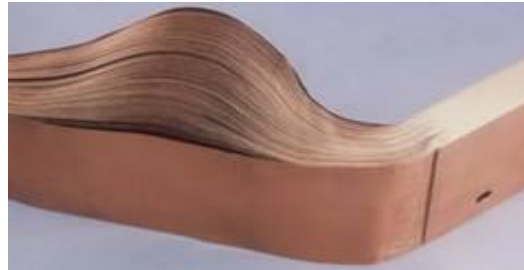

"We understands our Customers Values"

FLEXIBLE COPPER LAMINATE CONNECTOR

Flexibles Copper Laminate

We offer the finest quality Flexible Copper Laminate Connector that is manufactured by stacking several foils of electrolytic copper and then applying high current under high pressure. These types of flexible connectors are commonly used as the flexible expansion joints for connecting the bus bars in different applications.

These Flexible Copper Laminate Connector are produced from high conductivity electrolytic grade copper foils/sheets. We follow various methods to produce these flexible jumpers.

The method used is described below:

Press Welding

In Press welding, individual Copper strips are fused (one homogeneous mass) together by applying direct current and pressure without the use of any foreign material. It results in producing a solid palm with properties of a plain busbar of the same cross section. This method assures minimum resistance thus increasing the product life & reduction in downtime. Welding provides the best mechanical & electrical properties at high temperatures. These are available in all sizes covering the desired cross section area. Slotted holes can be provided up on request.

Flexible Copper Laminate Connector consist of several stacked strips with riveted or welded contact areas. They have a constant cross-section over the whole length. Busbars and laminated connectors with the same cross-section can be loaded with the same current. A part of laminated connectors are utilized as flexible expansion connectors in order to connect busbars of switch gears, transformers, generators, etc. Thanks to their elasticity, thermal expansion of busbars is being compensated.